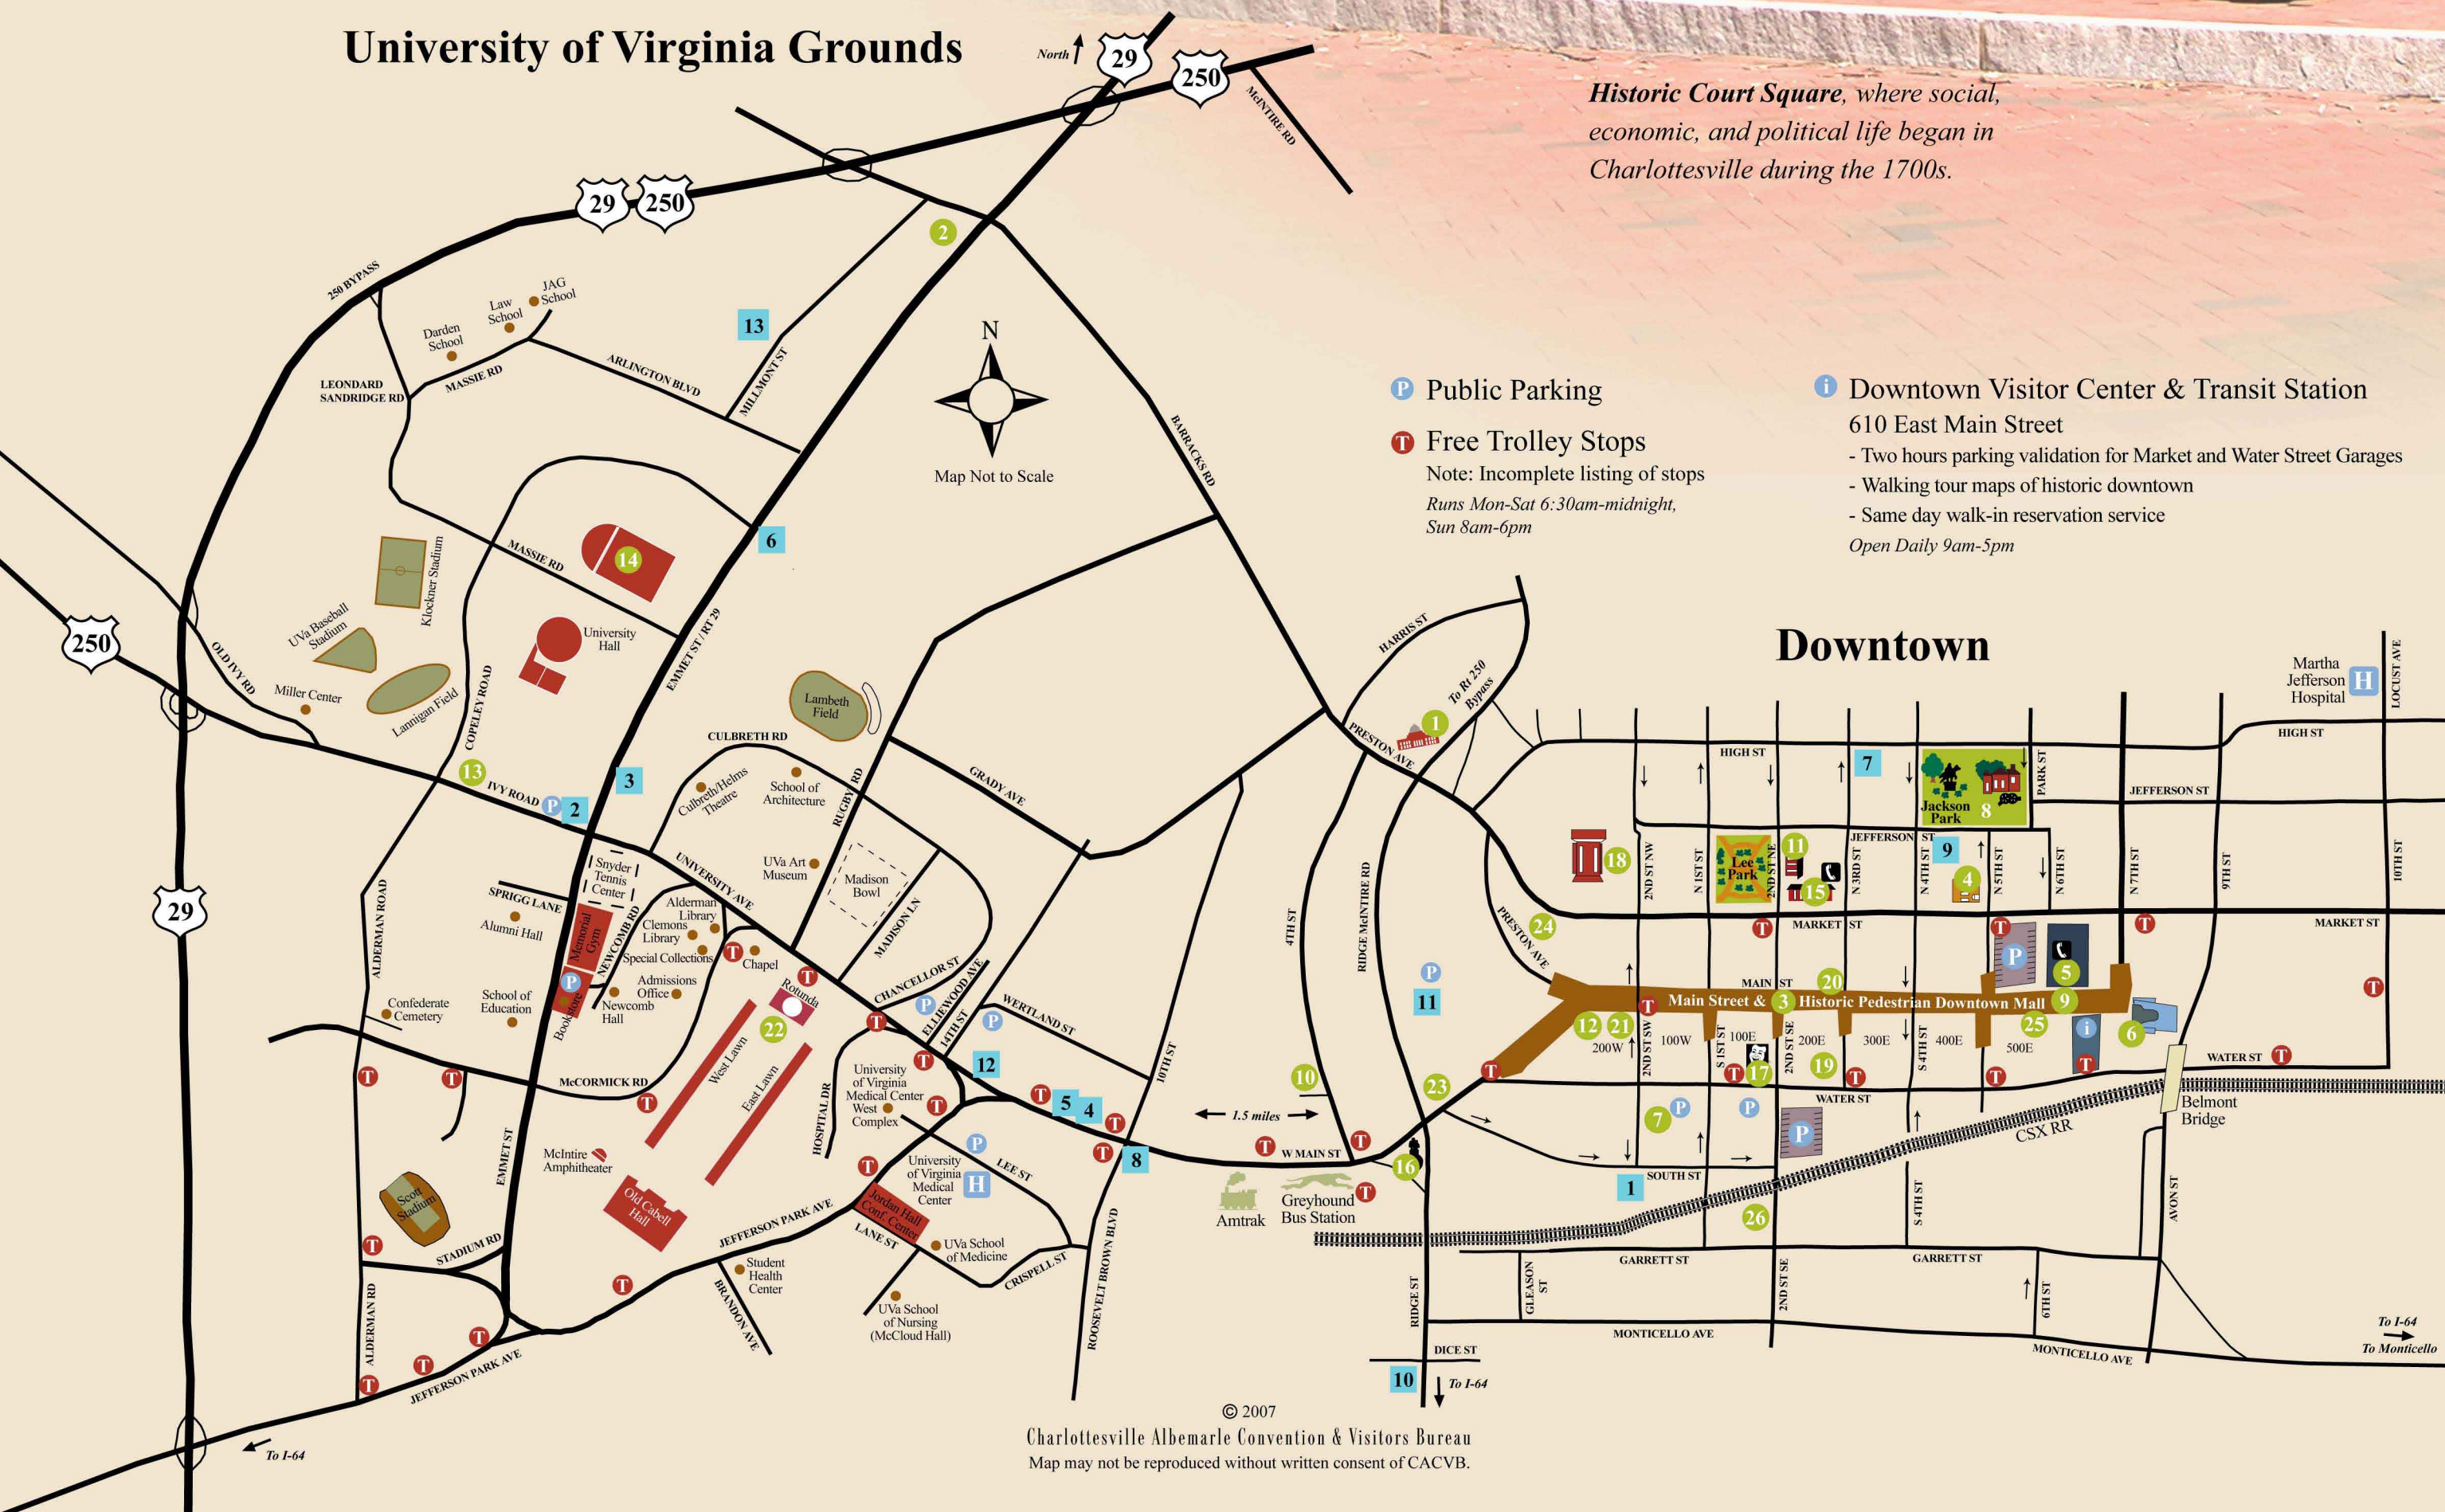

## Points of Interest

1. Albemarle County Office Building
2. Barracks Road Shopping Center
3. Central Place - Downtown Mall
4. Chamber of Commerce
5. Charlottesville City Hall
6. Charlottesville Pavilion
7. City Market - Seasonal
8. Historic Court Square
9. Free Speech Monument
10. Historic Jefferson School
11. Albemarle Charlottesville Historical Society
12. Main Street Arena
13. Ivy Square Shopping Center
14. John Paul Jones Arena
15. Jefferson Madison Regional Library
16. Lewis, Clark & Sacagawea Statue
17. Live Arts (theater)
18. McGuffey Art Center
19. Old Michie Theater
20. Paramount Theater
21. Regal Cinemas 6 Movie Theater

22. Rotunda
23. U.S. Federal Building
24. Vinegar Hill Theater
25. Virginia Discovery Museum
26. Warehouse Shopping District

## University of Virginia Grounds

Historic Court Square, where social, economic, and political life began in Charlottesville during the 1700s.

**P** Public Parking

**T** Free Trolley Stops

Note: Incomplete listing of stops  
Runs Mon-Sat 6:30am-midnight,  
Sun 8am-6pm

**i** Downtown Visitor Center & Transit Station

610 East Main Street

- Two hours parking validation for Market and Water Street Garages
- Walking tour maps of historic downtown
- Same day walk-in reservation service
- Open Daily 9am-5pm